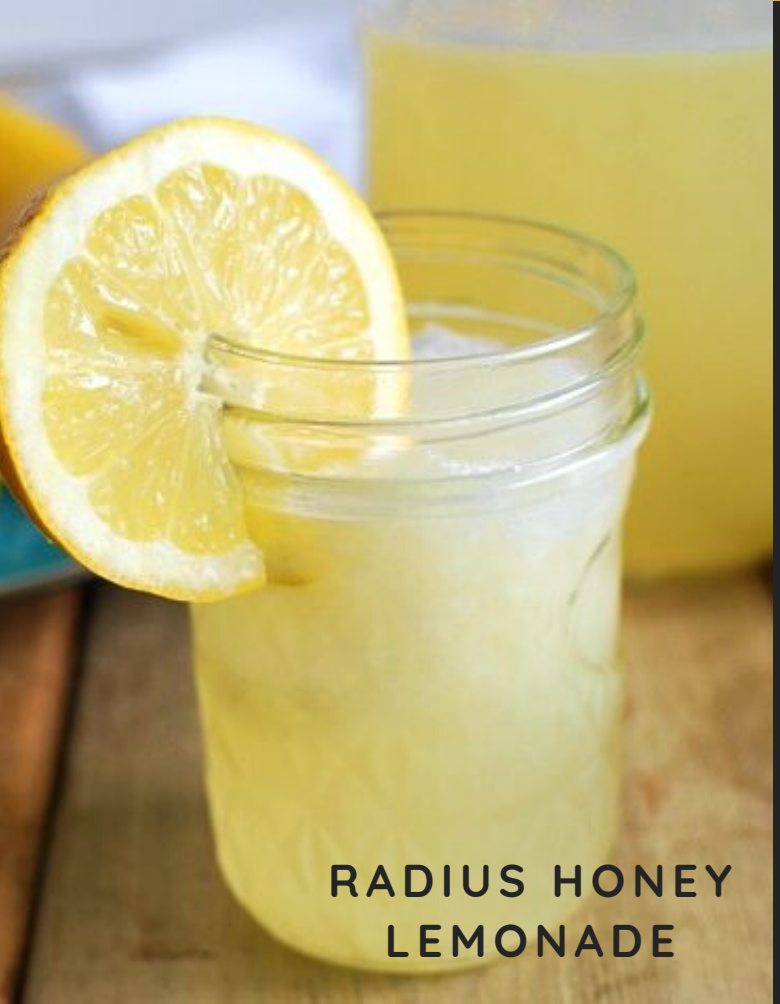

STRAWBERRY BASIL
GIMLET

NEW SUMMER DRINK MENU

Try these decadent drinks while overlooking
beautiful downtown Knoxville.

RADIUS ROOFTOP LOUNGE

507 S GAY STREET
Knoxville, TN 37902

APEROL SPRITZ

PINEAPPLE MOJITO

**INFINITY
MARGARITA**

NEW SUMMER DRINK MENU

Try these decadent drinks while overlooking beautiful downtown Knoxville.

**RADIUS HONEY
LEMONADE**

507 S GAY STREET
Knoxville, TN 37902